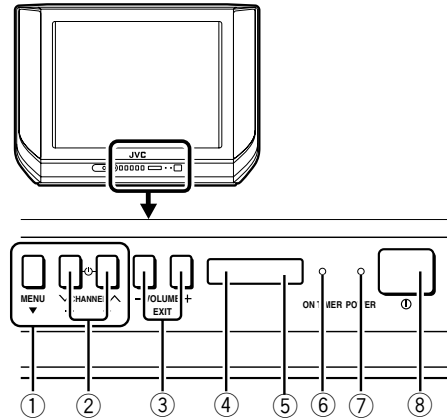

Locations

Locations of front panel buttons and lamps

①	MENU buttons	p.24
	• MENU button	
	• MENU -/+ buttons	
②	CHANNEL ∇/∧ buttons	p.13
③	VOLUME -/+ buttons	p.13

④	ECO sensor	
⑤	Remote control sensor	
⑥	ON TIMER lamp	p.21
⑦	POWER lamp	p.6,13
⑧	Main power button	p.6,13